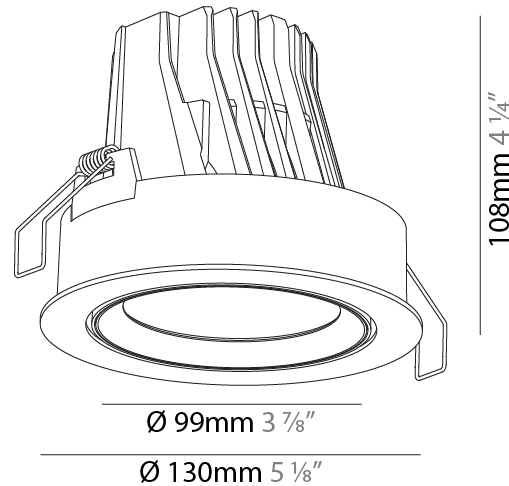

PHYSICAL

Shape: Round
Diameter (mm): 130
Diameter (in): 5 1/8
Height (mm): 108
Height (in): 4 1/4
Ceiling Thickness (mm): 10 / 12.5 / 15
Ceiling Thickness (in): 3/8 or 1/2 or 9/16
Min. Recessing Depth (mm): 130
Min. Recessing Depth (in): 5 1/8
Light Distribution: Adjustable / Downlight
Weight (kg): 0.707
Weight (lbs): 1.56
Fixture Finish: SSR / BKV / CWI / CRY / HAB / UFT / ITA / RUA / FTG / MYG / LOD / PUS / FRO / FUP / KIA / POP / BLS / SPG / MEY / GOH / GUM / CHC / COM / ABZ / JAG / OBR / MOS / ROR
Fixture Material: Aluminum Die Cast
Cut-out Measurements: 120mm / 4 3/4"

ELECTRICAL

Lamp Type: LED (Zhaga Standard)
Input Wattage (W): 28.6
Total Output Wattage (W): 26
Dimming: Tri-Mode (Non-Dimming and Phase Dimming (120Vac only) and 0-10V Dimming)
Driver Included: No
Driver Location: Recessed Housing
Driver Type: Constant Current - Universal
Driver Class: Class 2
Housing: See components
Input Voltage (V): 120 - 277
Constant Current (MA): 700

LED

Number of LEDs: 1
Color Temperature (°K): 2700 / 3000 / 3500 / 4000
Max. Delivered Lumen (lm): 2960 / 3030 / 3185 / 3250
CRI: >90 CRI
Lamp Life (hrs): 50000

OPTICAL

Reflector°: 18 / 26 / 40
Adjustability: Rotational 355°; Tilt 30°

RATINGS AND CERTIFICATIONS

Certified By: Certified for North American Standards
IP rating: IP20

PROJECT
TYPE
SPECIFIER
QUANTITY
DATE