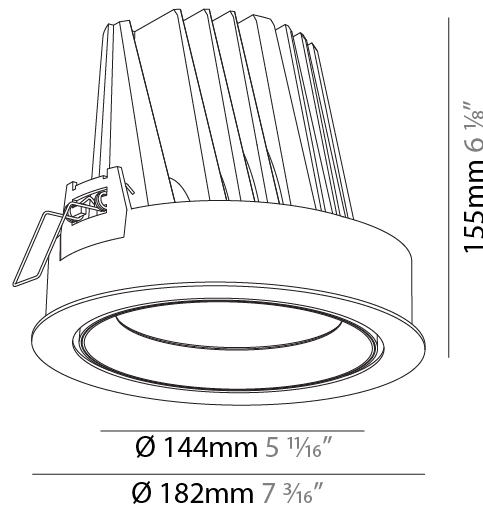

PHYSICAL

Shape: Round
Diameter (mm): 182
Diameter (in): 7 3/16
Height (mm): 155
Height (in): 6 1/8
Ceiling Thickness (mm): 10 / 12.5 / 15
Ceiling Thickness (in): 3/8 or 1/2 or 9/16
Min. Recessing Depth (mm): 180
Min. Recessing Depth (in): 7 1/16
Light Distribution: Adjustable / Downlight
Weight (kg): 1.736
Weight (lbs): 3.83
Fixture Finish: SSR / BKV / CWI / CRY / HAB / UFT / ITA / RUA / FTG / MYG / LOD / PUS / FRO / FUP / KIA / POP / BLS / SPG / MEY / GOH / GUM / CHC / COM / ABZ / JAG / OBR / MOS / ROR
Fixture Material: Aluminum Die Cast
Cut-out Measurements: 177mm / 6 15/16"

ELECTRICAL

Lamp Type: LED (Zhaga Standard)
Input Wattage (W): 46.2
Total Output Wattage (W): 41.9
Dimming: Tri-Mode (Non-Dimming and Phase Dimming (120Vac only) and 0-10V Dimming)
Driver Included: No
Driver Location: Recessed Housing
Driver Type: Constant Current - Universal
Driver Class: Class 2
Housing: See components
Input Voltage (V): 120 - 277
Constant Current (MA): 1050

LED

Number of LEDs: 1
Color Temperature (°K): 2700 / 3000 / 3500 / 4000
Max. Delivered Lumen (lm): 4030 / 4130 / 4342 / 4430
CRI: >90 CRI
Lamp Life (hrs): 50000

OPTICAL

Reflector: 12 / 24 / 40
Adjustability: Rotational 355°; Tilt 30°

RATINGS AND CERTIFICATIONS

Certified By: Certified for North American Standards
IP rating: IP20

PROJECT
TYPE
SPECIFIER
QUANTITY
DATE